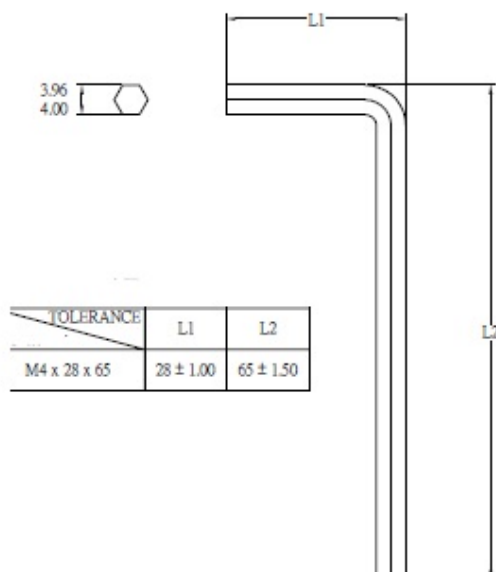

PRODUCT SHEET

Description:

Insex Key, 4mm, L-Shaped 65x28mm, Hardened Steel, BZP

Item number:

12.06.015-1

| Units | Box | Carton | HS Code | Barcode |
|-------|-----|--------|------------|--|
| Pcs. | 1 | 2000 | 7318290090 |  |
| | | | | 5704866442336 |